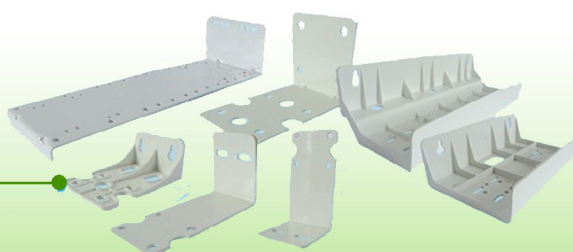

Whole house filters

Tread size	3/4"
KTM	WFHOT

Tread size	3/4"
KTM	WFHOTSS

BB type housings

20"	Tread size	1"	1 1/4"	1 1/2"
	KTM	WF20BB1	WF20B14	WF20B16
10"	Tread size	1"	1 1/4"	1 1/2"
	KTM	WF10BB1	WF10B14	WF10B16

Slim type housings

Tread size 3/4"	Clear	KTM WF34CL
	Blue	KTM WF34BL

Sediment filter stainless steel made

Tread Size	1/2"	3/4"	1"
KTM	WFMS12	WFMS34	WFMS1

KTM WR/TYP

Mounting brackets

KTM BR1